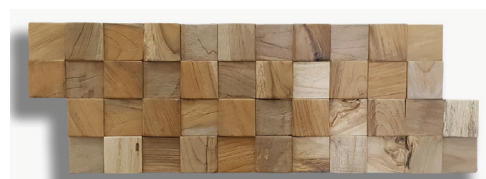

Wood Wall Panel New Cubes

Decription	
Size	49.5 x 18 x 2 cm
Material	New Teak
Finishing	Natural (No Coating)