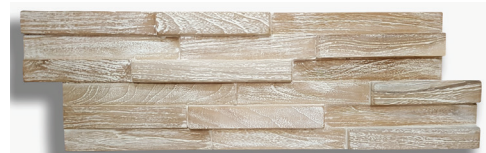

Wood Wall Panel New Wave

Decription	
Size	49.5 x 18 x 2 cm
Material	New Teak
Finishing	White washed (Water-based paint)